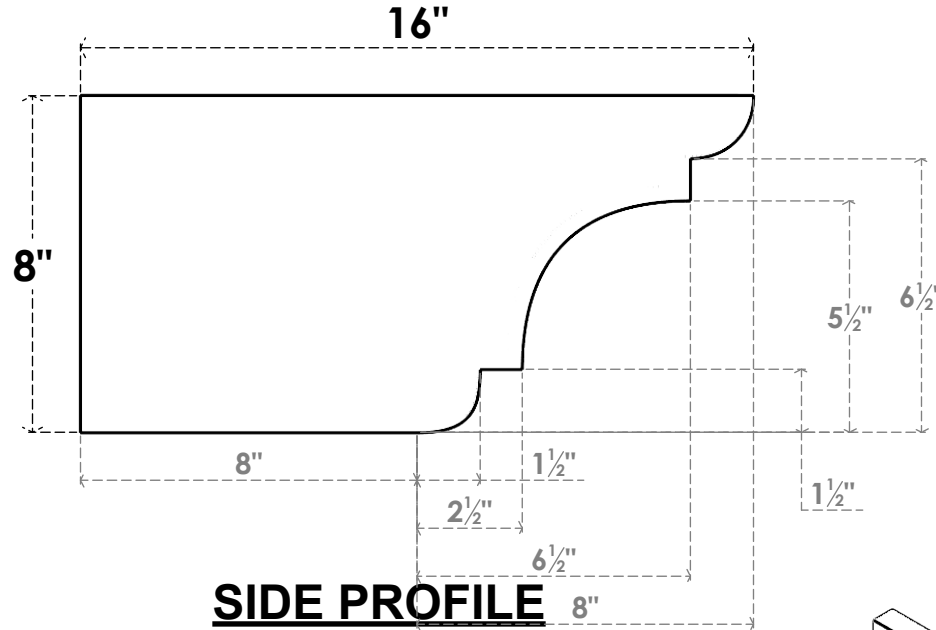

ITEM NUMBER: RFTURO040X08000X16000X008NEB00RCPR

4"W X 8"H X 16"L TIMBERTHANE ROUGH CEDAR NEW BRIGHTON FAUX WOOD OPEN RAFTER TAIL, 8"L END, PRIMED TAN

ISOMETRIC

GENERATED DATE : 03/02/2023

EKENA MILLWORK
 2300 WEST MAIN ST.
 CLARKSVILLE, TX 75426
 TOLL FREE: 866-607-0453
 WWW.EKENAMILLWORK.COM

NOTES

1. INSTALLATION TO BE COMPLETED IN ACCORDANCE WITH MANUFACTURER'S SPECIFICATIONS.
2. DRAWING MAY NOT BE TO SCALE
3. THIS DRAWING IS INTENDED FOR DESIGN AND PLANNING PURPOSES ONLY.
4. ALL INFORMATION CONTAINED HEREIN WAS CURRENT AT THE TIME OF DEVELOPMENT BUT MUST BE REVIEWED AND APPROVED BY THE PRODUCT MANUFACTURER TO BE CONSIDERED ACCURATE.
5. TIMBERTHANE ARCHITECTURAL PRODUCTS ARE MADE FROM HIGH DENSITY URETHANE AND COME FACTORY PRIMED