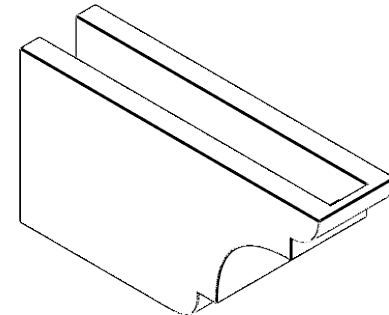

ITEM NUMBER: RFTURO040X08000X16000X008NEB00RCPR

4"W X 8"H X 16"L TIMBERTHANE ROUGH CEDAR NEW BRIGHTON FAUX WOOD OPEN RAFTER TAIL, 8"L END, PRIMED TAN

ISOMETRIC

GENERATED DATE : 03/02/2023

EKENA MILLWORK
 2300 WEST MAIN ST.
 CLARKSVILLE, TX 75426
 TOLL FREE: 866-607-0453
 WWW.EKENAMILLWORK.COM

NOTES

1. INSTALLATION TO BE COMPLETED IN ACCORDANCE WITH MANUFACTURER'S SPECIFICATIONS.
2. DRAWING MAY NOT BE TO SCALE
3. THIS DRAWING IS INTENDED FOR DESIGN AND PLANNING PURPOSES ONLY.
4. ALL INFORMATION CONTAINED HEREIN WAS CURRENT AT THE TIME OF DEVELOPMENT BUT MUST BE REVIEWED AND APPROVED BY THE PRODUCT MANUFACTURER TO BE CONSIDERED ACCURATE.
5. TIMBERTHANE ARCHITECTURAL PRODUCTS ARE MADE FROM HIGH DENSITY URETHANE AND COME FACTORY PRIMED