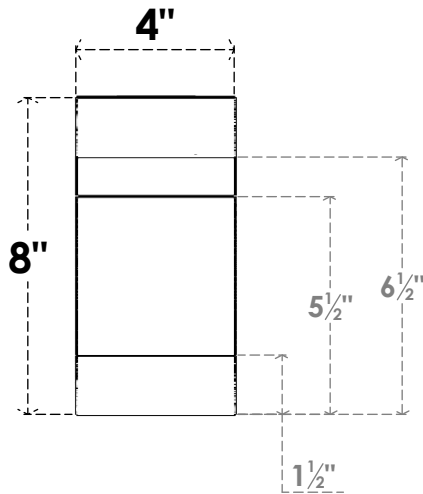

ITEM NUMBER: RFTURO040X08000X16000X008NEB00RCPR

4"W X 8"H X 16"L TIMBERTHANE ROUGH CEDAR NEW BRIGHTON FAUX WOOD OPEN RAFTER TAIL, 8"L END, PRIMED TAN

ISOMETRIC

GENERATED DATE : 03/02/2023

EKENA MILLWORK
 2300 WEST MAIN ST.
 CLARKSVILLE, TX 75426
 TOLL FREE: 866-607-0453
 WWW.EKENAMILLWORK.COM

NOTES

1. INSTALLATION TO BE COMPLETED IN ACCORDANCE WITH MANUFACTURER'S SPECIFICATIONS.
2. DRAWING MAY NOT BE TO SCALE
3. THIS DRAWING IS INTENDED FOR DESIGN AND PLANNING PURPOSES ONLY.
4. ALL INFORMATION CONTAINED HEREIN WAS CURRENT AT THE TIME OF DEVELOPMENT BUT MUST BE REVIEWED AND APPROVED BY THE PRODUCT MANUFACTURER TO BE CONSIDERED ACCURATE.
5. TIMBERTHANE ARCHITECTURAL PRODUCTS ARE MADE FROM HIGH DENSITY URETHANE AND COME FACTORY PRIMED